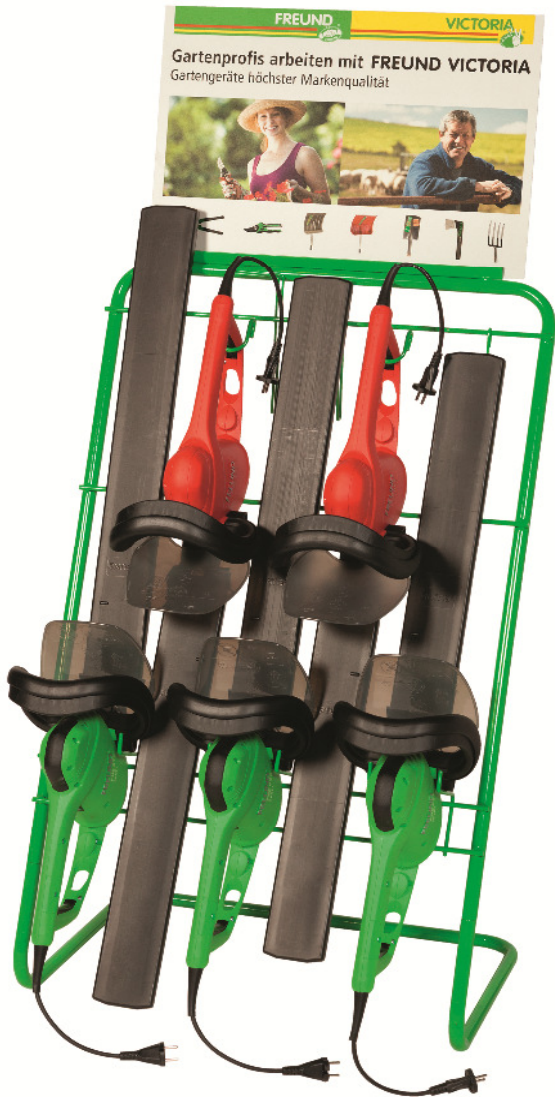

# FREUND

Freund-Gartenpflegegeräte.  
Qualität aus der Schmiede.

# VICTORIA

Victoria-Bodenbearbeitungsgeräte.  
In guter Handwerks-Tradition.

## Electric hedge cutters display

### Offset cutting teeth

The saw teeth are arranged in an offset way which additionally improves running smoothness and stability of blades.